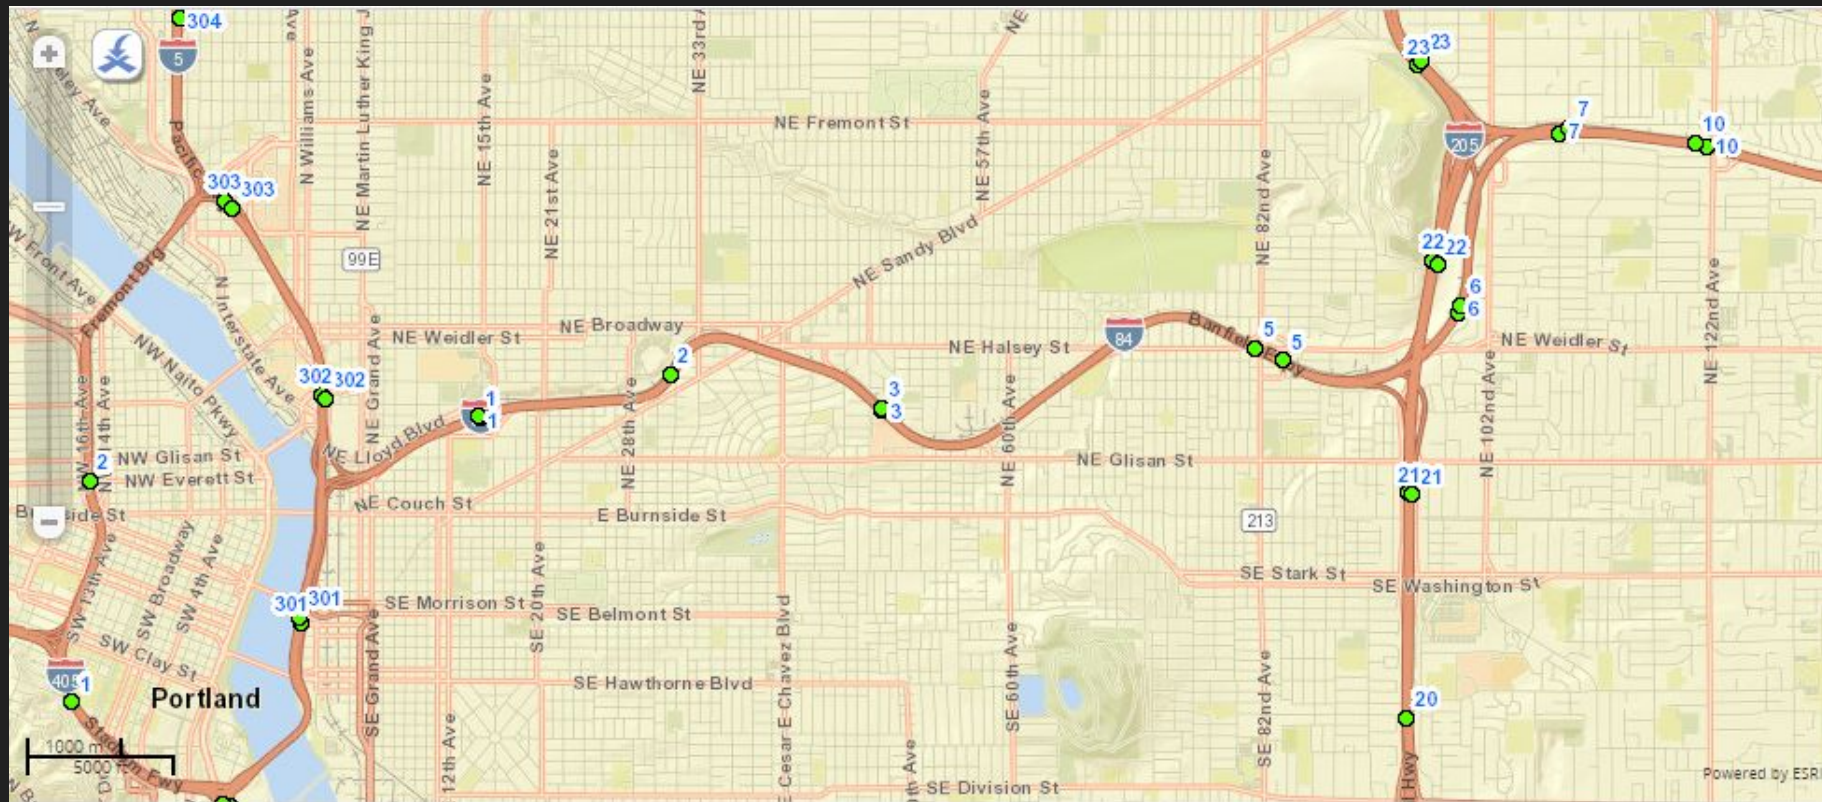

Weekend Congestion

Explorations in Data Science - PSU - Summer 2019

Alex

Samarth

Raghu

US-26 (Eastbound)

US-26 (Eastbound) - Sundays

I-84 (Westbound)

I-84 Milepost Map

I-84 (Westbound) - Sundays